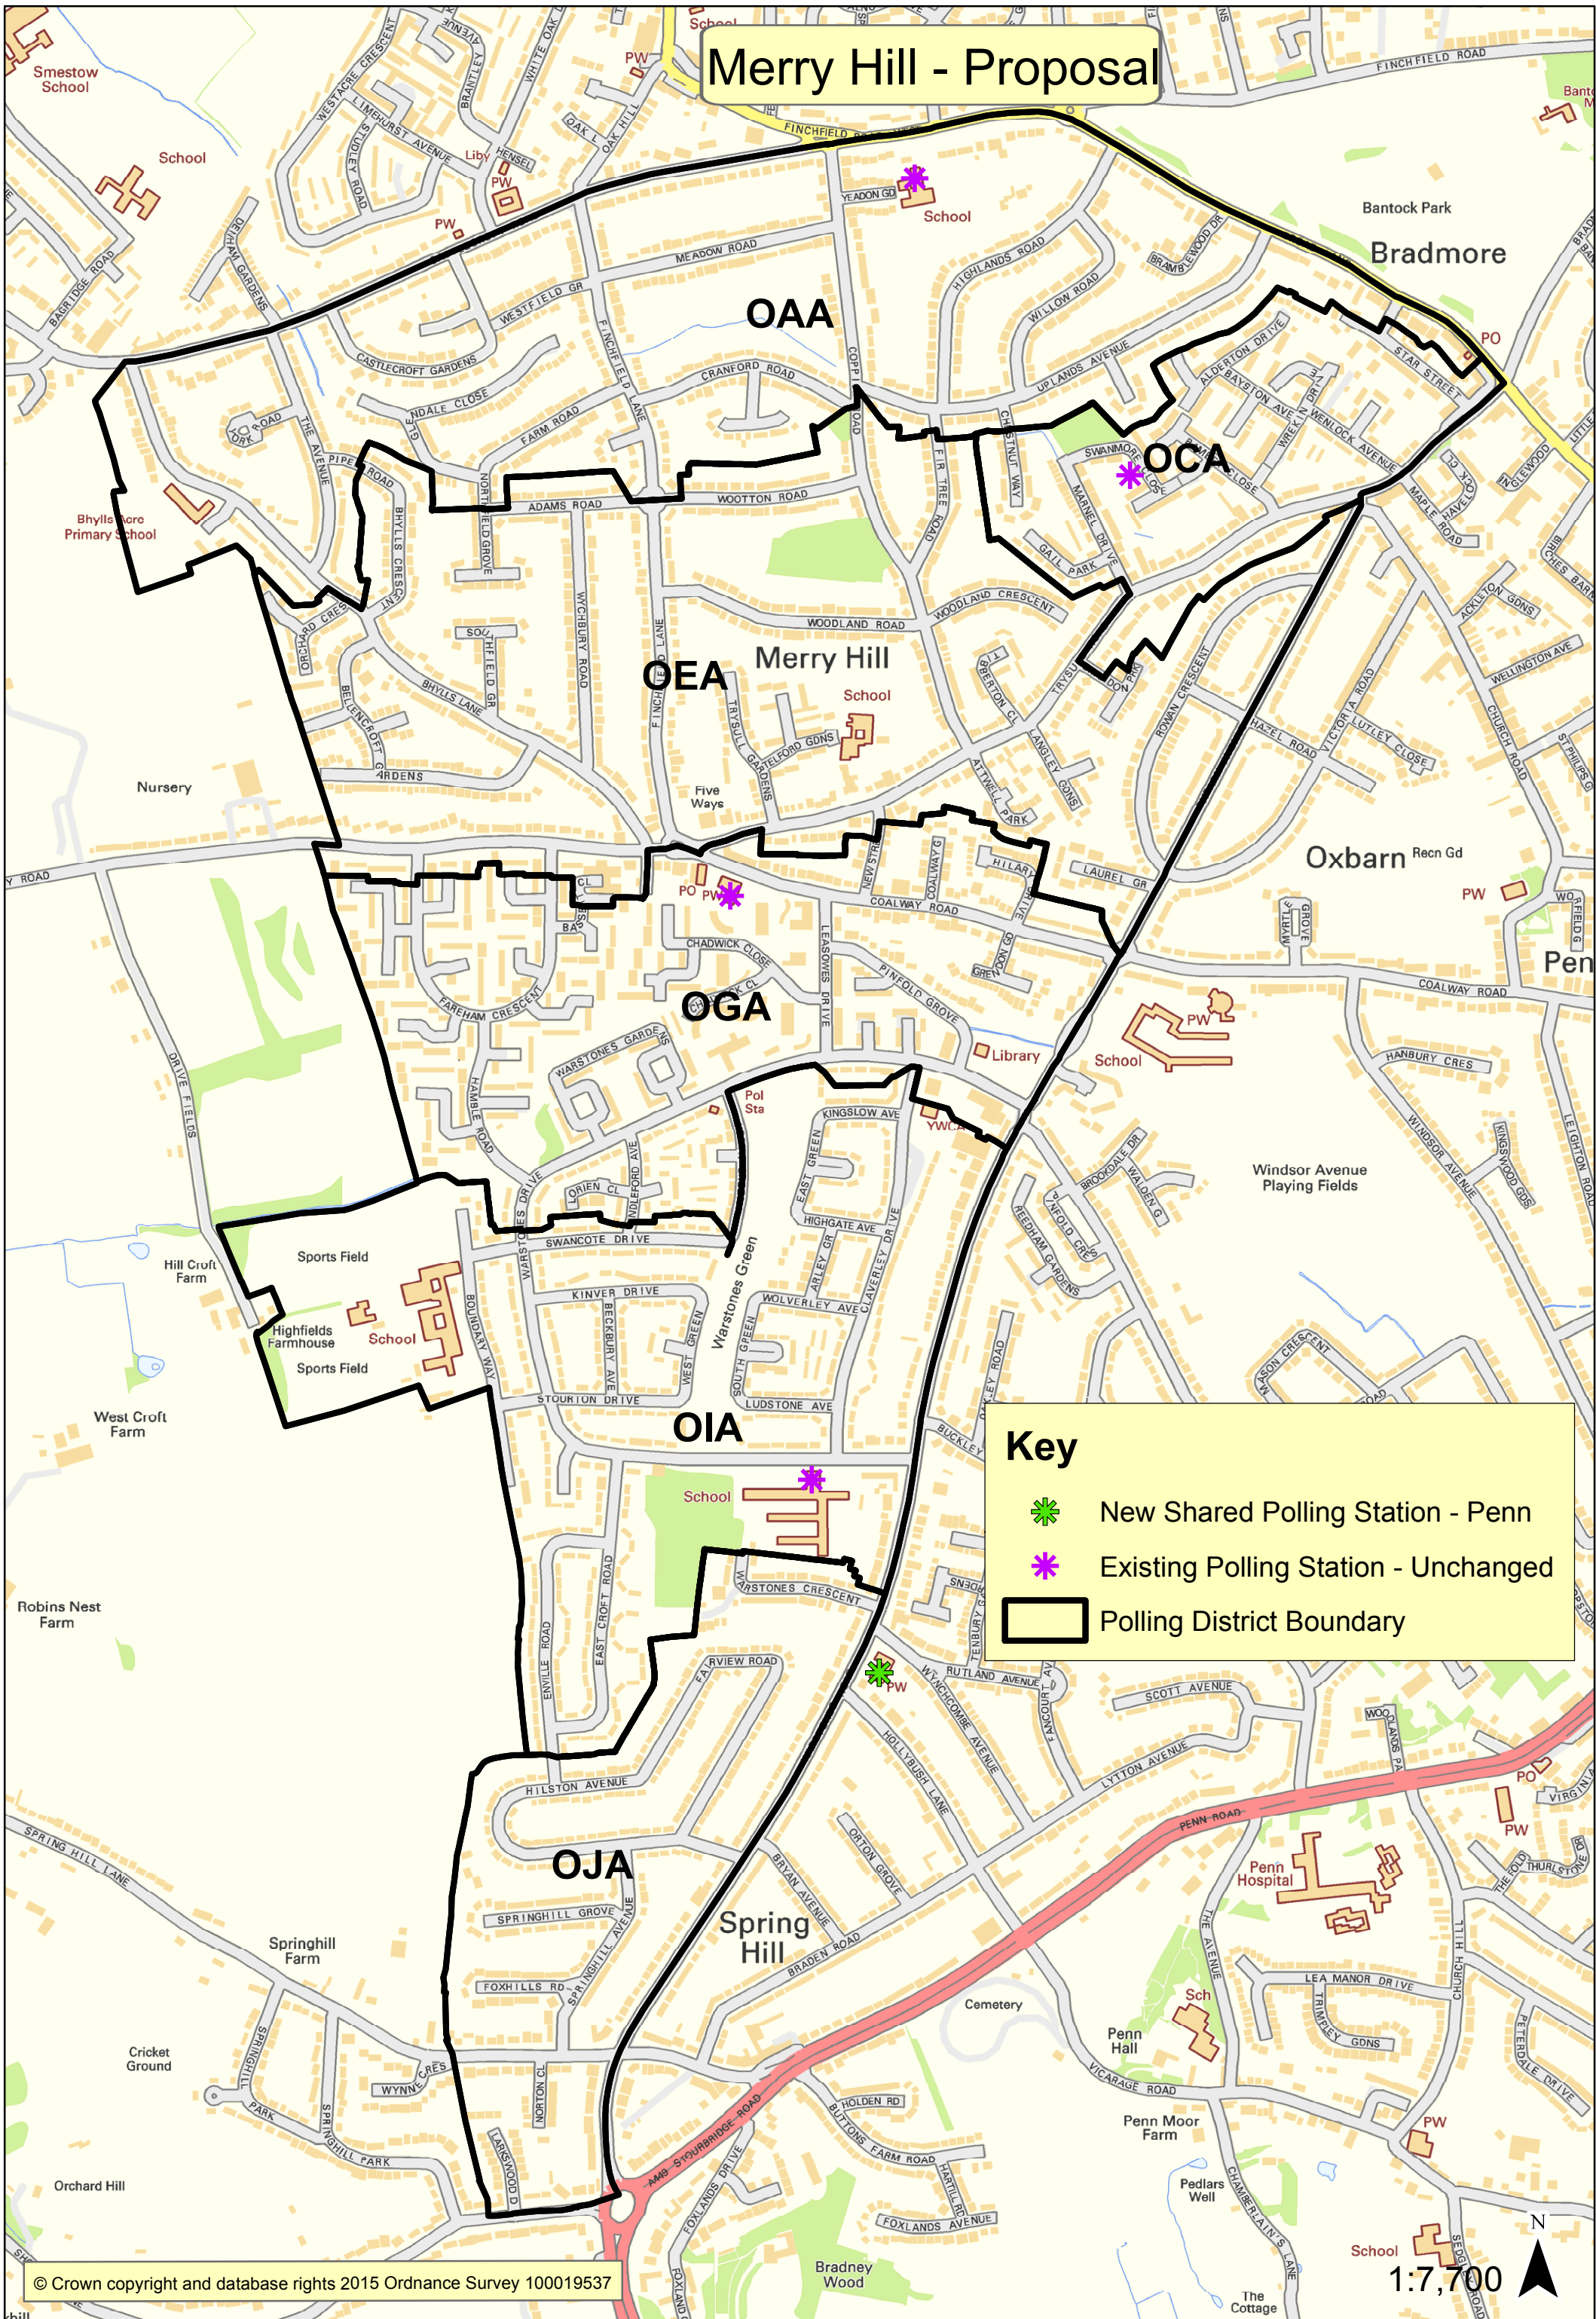

Merry Hill - Proposal

Key

- New Shared Polling Station - Penn
- Existing Polling Station - Unchanged
- Polling District Boundary